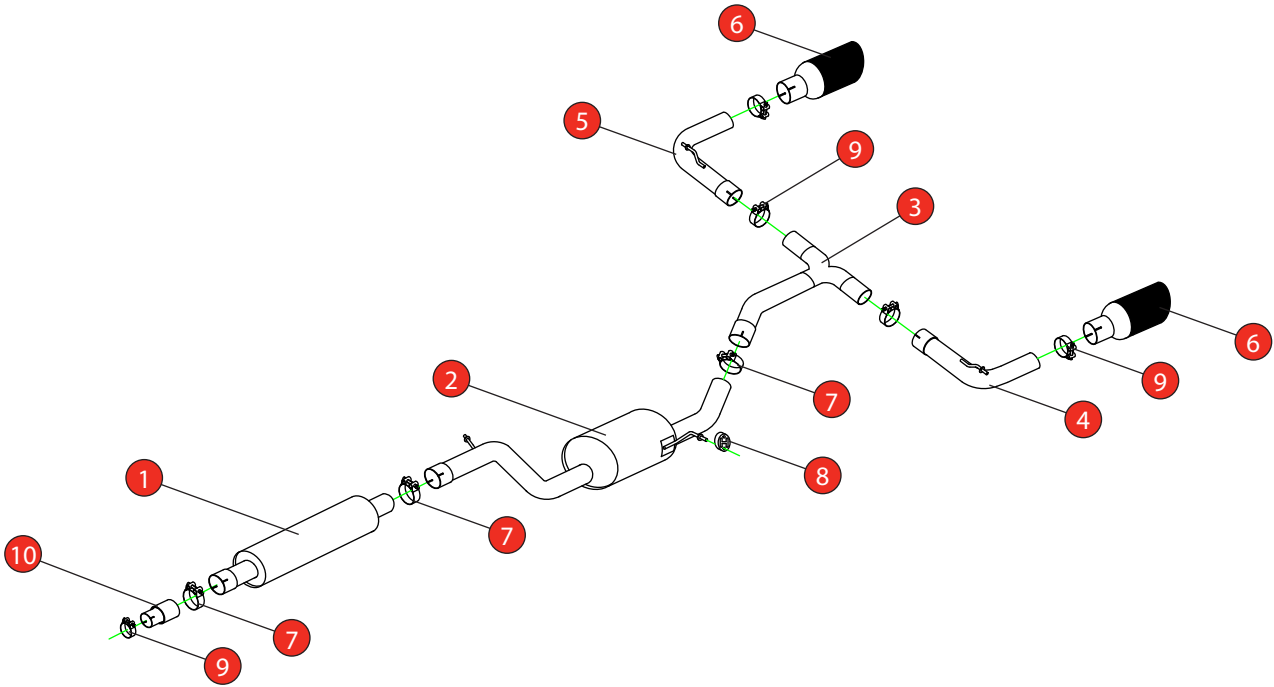

<b>Car</b>	VW MK7 Golf GTi / Clubsport & Clubsport S	<b>Part No.</b>	SVW043C
<b>Year</b>	2013-2016	<b>Fit Kits</b>	318FK
<b>Notes</b>	Where not supplied use original fittings	<b>Features</b>	Pipe Diameter:- 76mm

Estimated Fitting Time: 1 Hour

NO.	PART NO.	DESCRIPTION	QTY
1	642VW	Resonated Front Section	1
2	644VW	Resonated Centre Section	1
3	720VW	'Y' Piece	1
4	721VW	L/H Trim Connecting Pipe	1
5	722VW	R/H Trim Connecting Pipe	1
6	Z023.10055	Ø100mm Black Ceramic Coated Daytona Trim	2
<b>Fit Kit</b>			
7	Z016.10062	79mm H/D Clamp	3
8	Z016.10057	Hanging Rubber	1
9	Z016.10064	63-68mm Clamp	5
10	AD01	Adaptor (USE TO FIT TO O.E SYSTEM)	1

DATE	14/04/2023
ISSUE	07
AUTHORISED	S Shipley

**NOTE:** ENSURE SCORPION SYSTEM IS CLEAR OF MOVING PARTS AND ALL ORIGINAL FUNCTIONS WORK CORRECTLY.

STAY CONNECTED TO RED POWER.